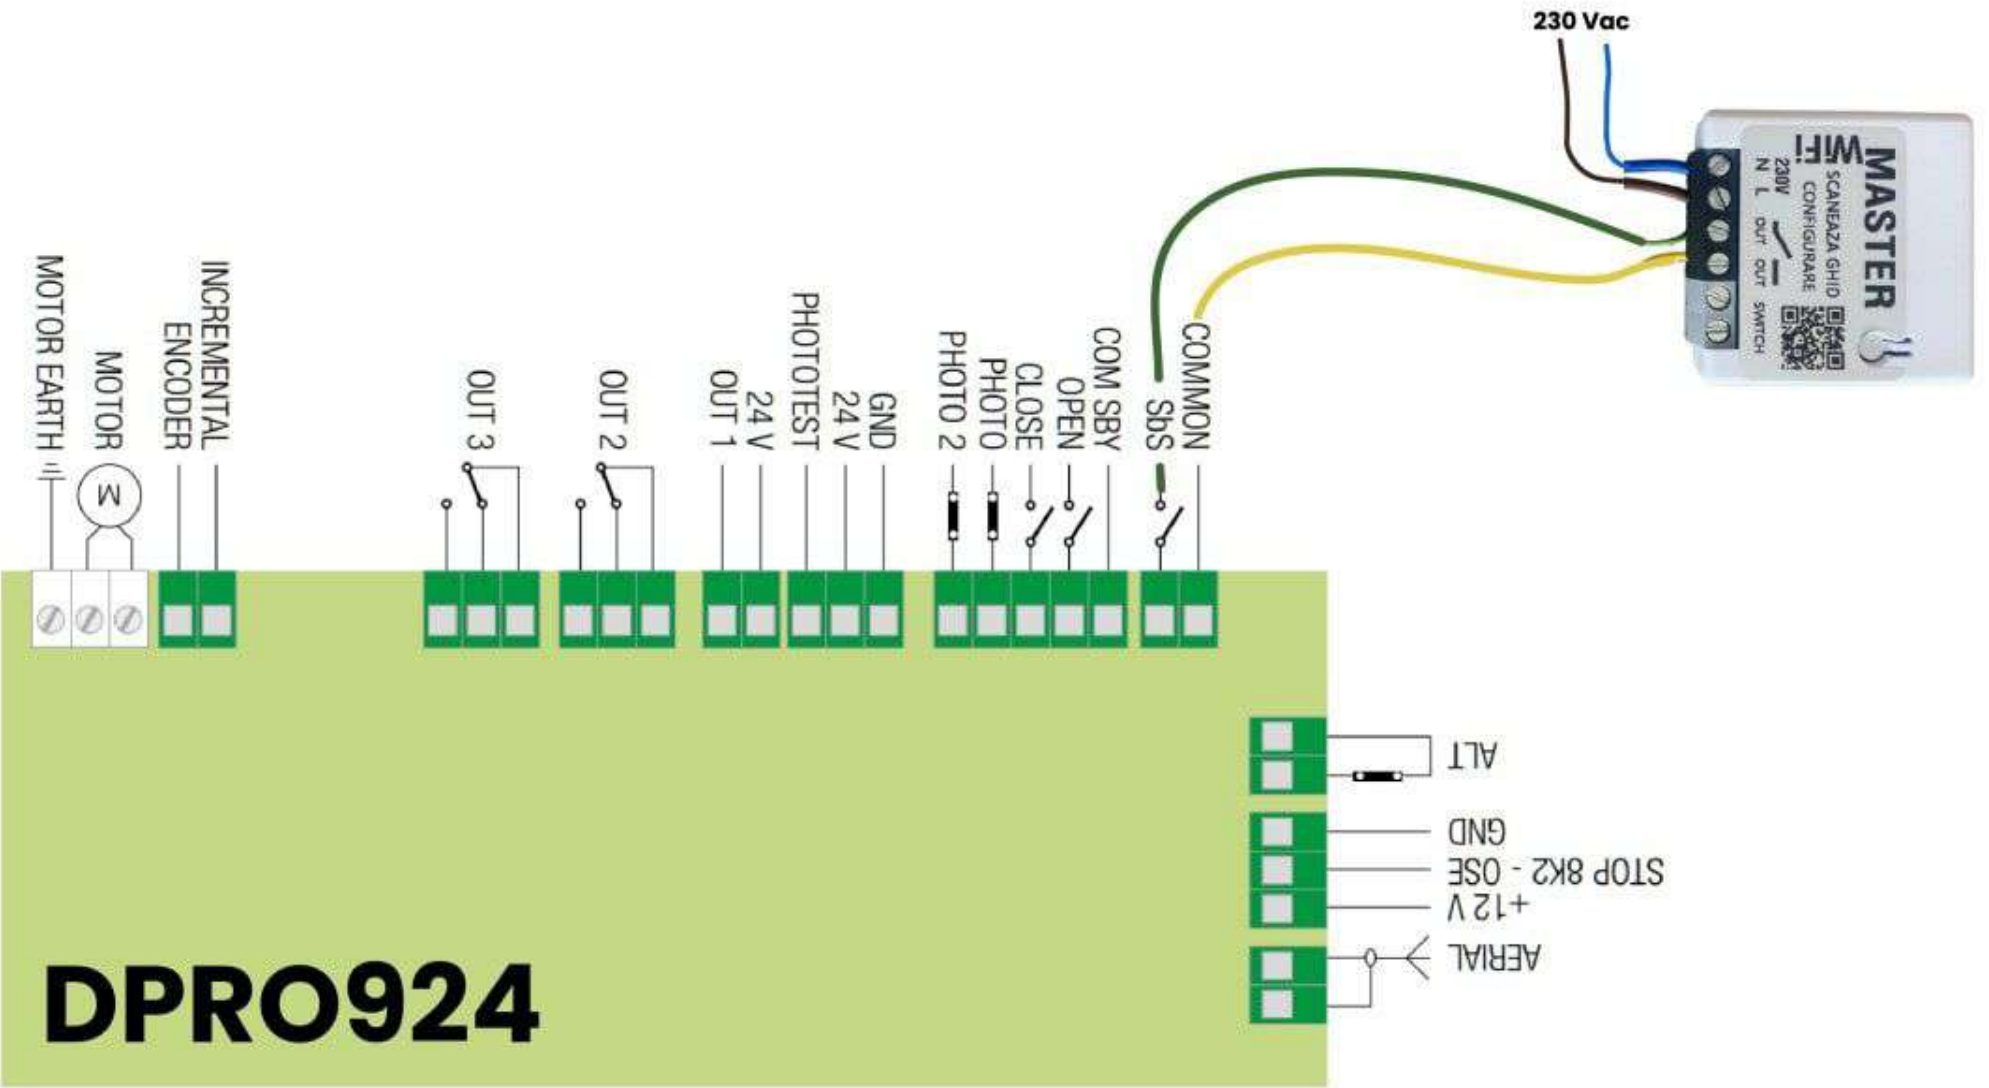

DPRO500

HOPP 7124

L-BAR M-BAR

MC200

MC424L

230 Vac

MC800

MC824H
MC824L
MC824HR
HK7024

NEW ROBUS 400/600

ROAD

ROBUS 400 / 600 / 1000

RUN - RUN HS

S-BAR

SLIGHT - NAKED SLIDING 400 - ROBUS HS

NOOS

SPIDER 800N/1200N

SPINBUS/SPINBUSKIT

SPYBOX

SPYBOXB/SPYBOX HS

TN2010L

TN2030L/TENKIT