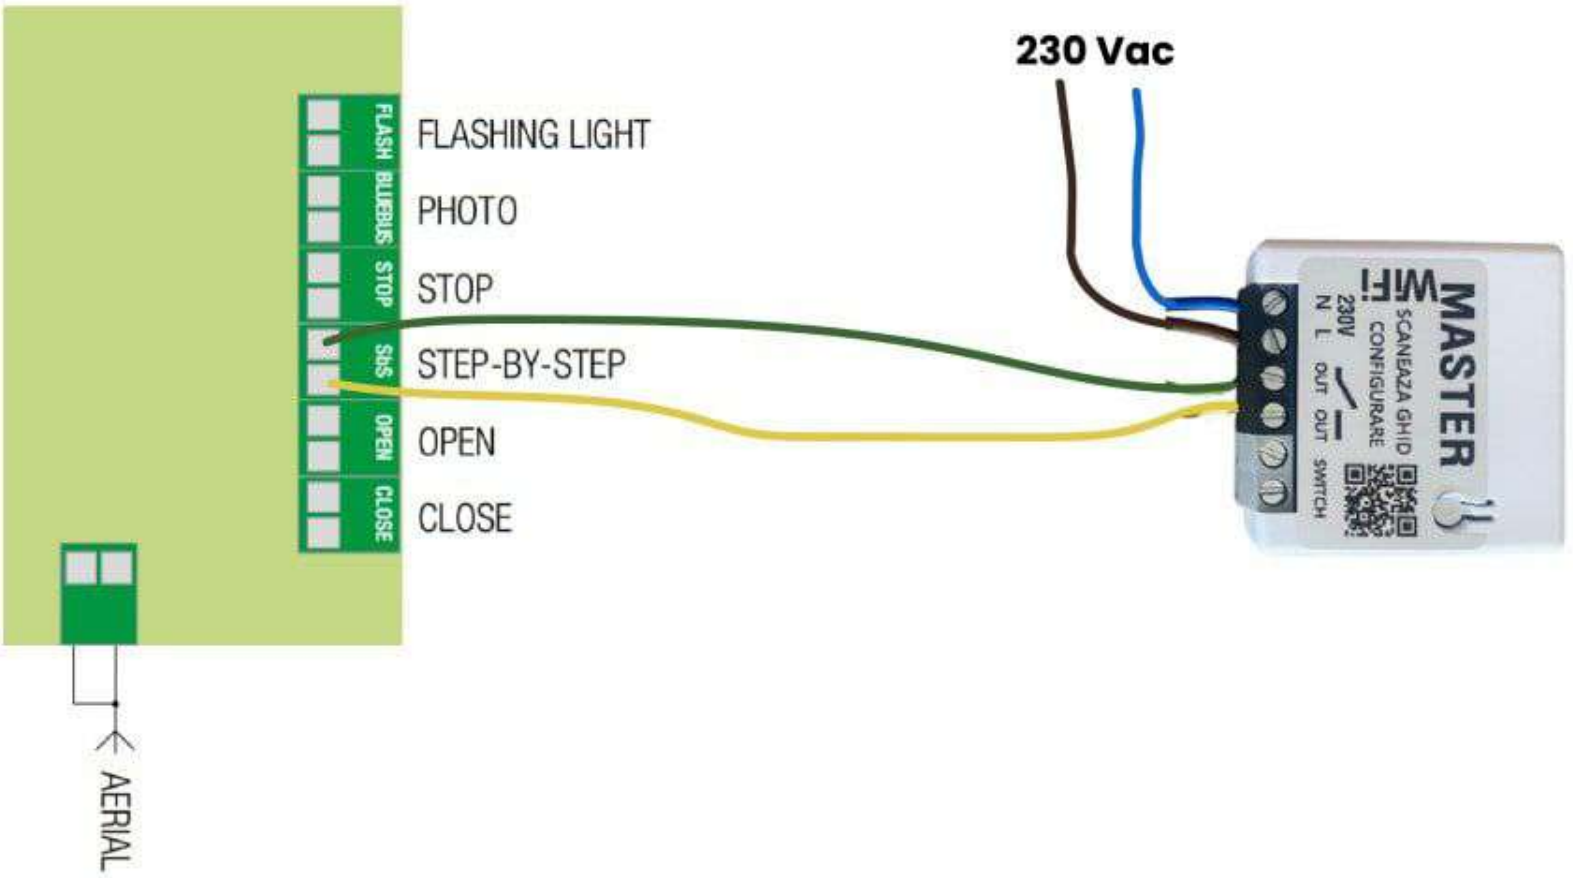

NEW ROBUS 400/600

ROAD

ROBUS 400 / 600 / 1000

RUN - RUN HS

S-BAR

SLIGHT - NAKED SLIDING 400 - ROBUS HS

NOOS

SPIDER 800N/1200N