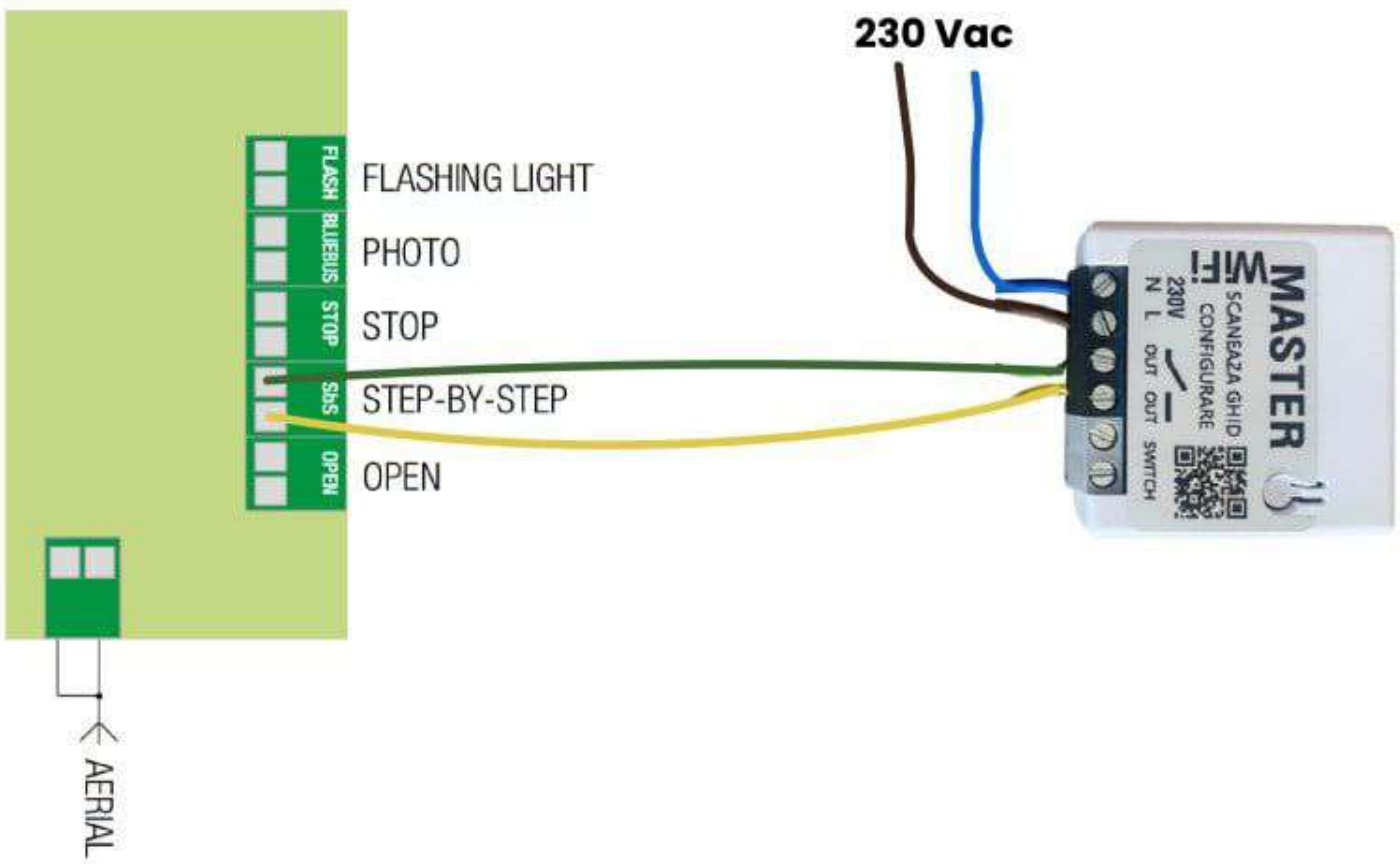

SPINBUS/SPINBUSKIT