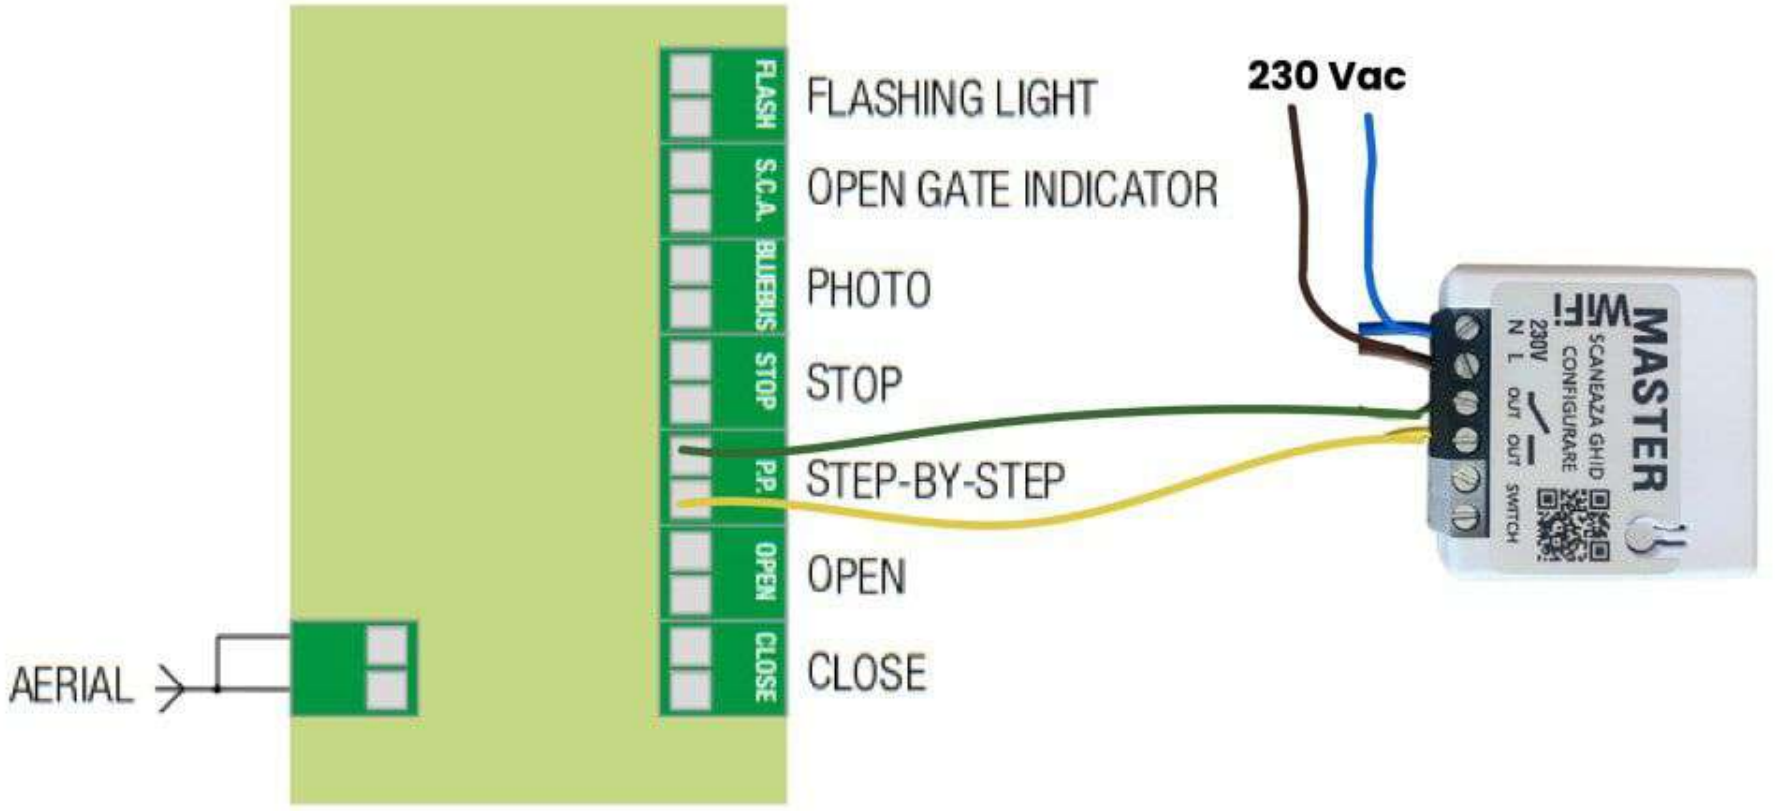

NEW ROBUS 400/600

ROAD

ROBUS 400 / 600 / 1000

RUN - RUN HS

S-BAR

SLIGHT - NAKED SLIDING 400 - ROBUS HS

NOOS

SPIDER 800N/1200N