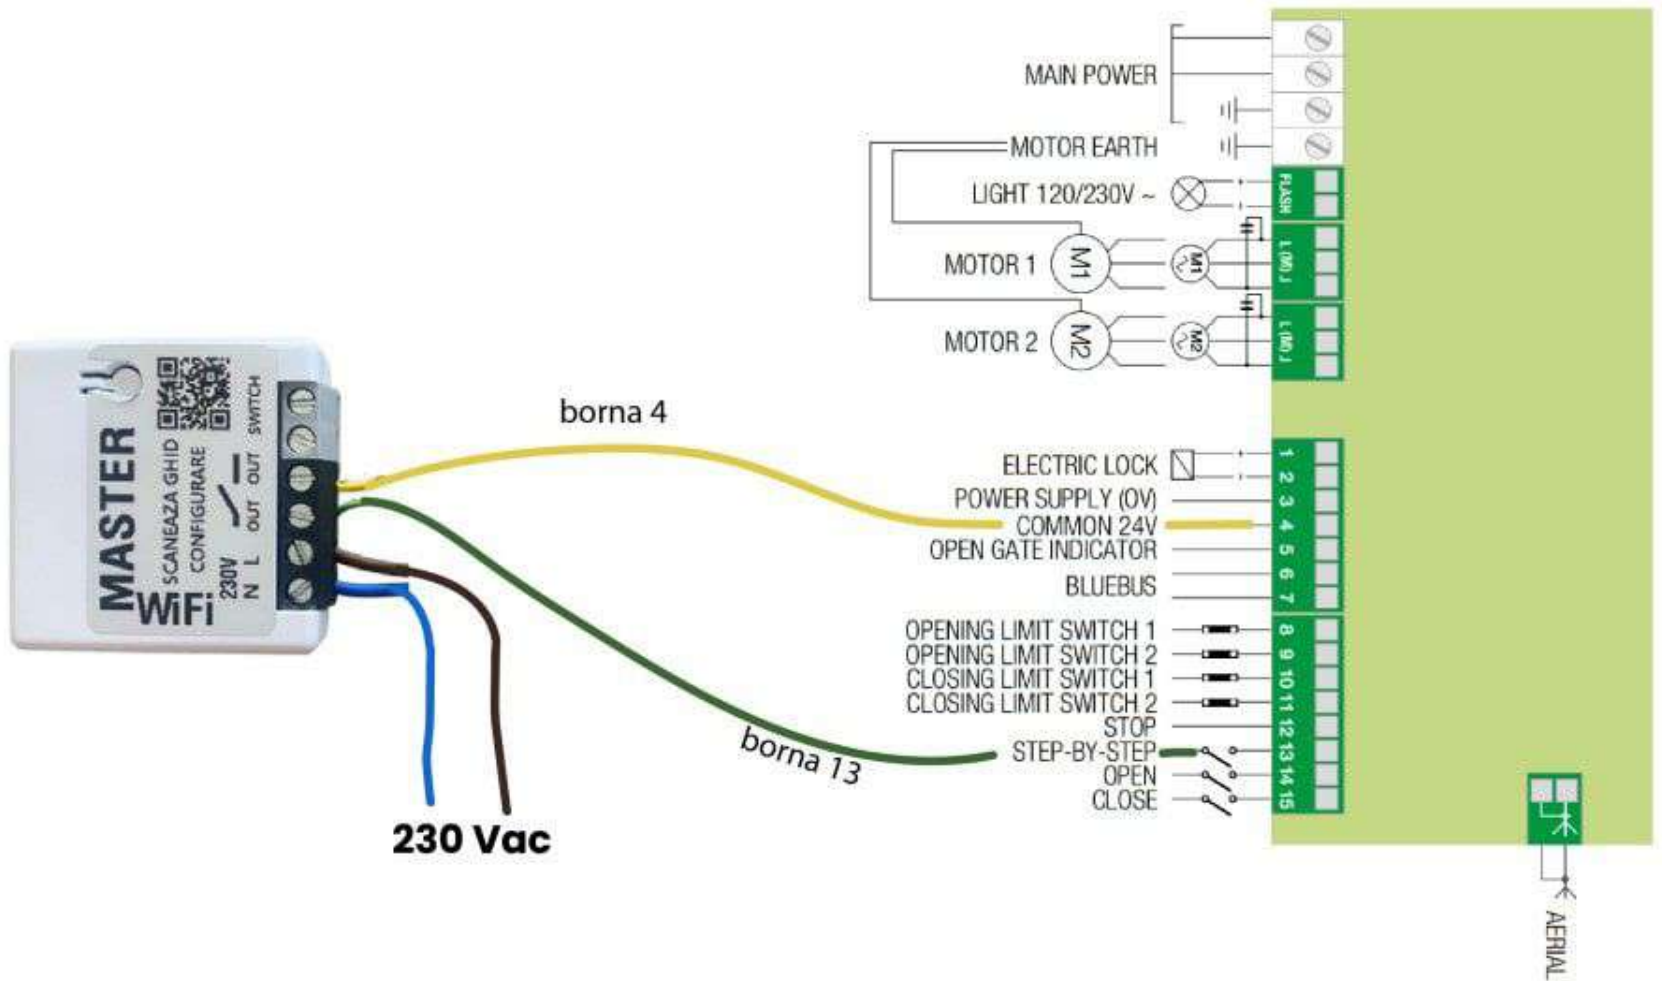

DPRO500

HOPP 7124

L-BAR M-BAR

MC200

MC424L

230 Vac

MC800

MC824H
MC824L
MC824HR
HK7024

NEW ROBUS 400/600

ROAD

ROBUS 400 / 600 / 1000

RUN - RUN HS

S-BAR

SLIGHT - NAKED SLIDING 400 - ROBUS HS

NOOS

SPIDER 800N/1200N

SPINBUS/SPINBUSKIT

SPYBOX

SPYBOXB/SPYBOX HS

TN2010L

TN2030L/TENKIT