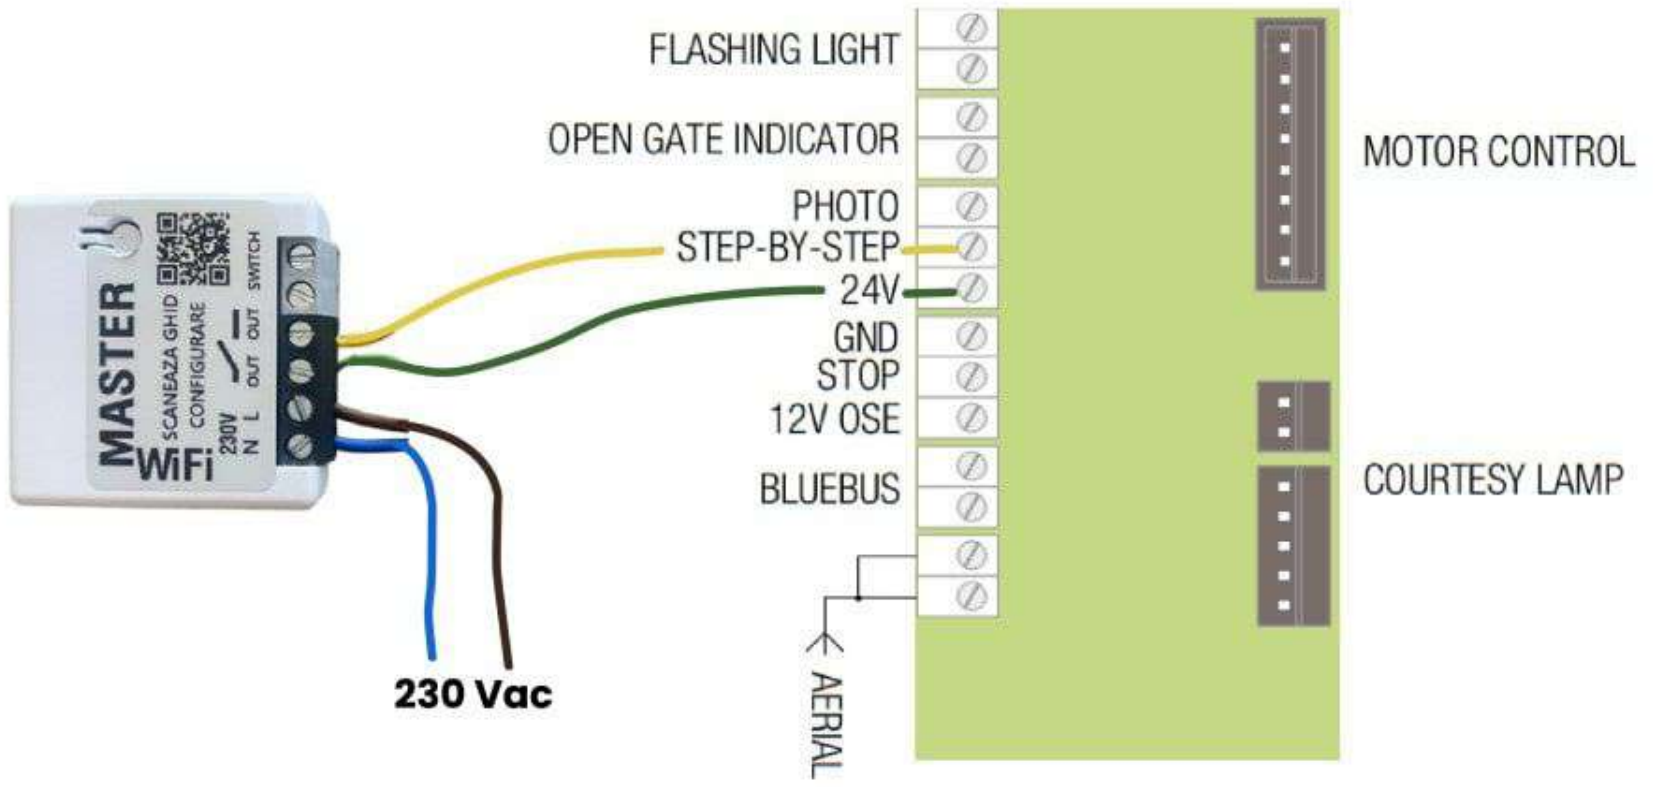

NEW ROBUS 400/600

ROAD

ROBUS 400 / 600 / 1000

RUN - RUN HS

S-BAR

SLIGHT - NAKED SLIDING 400 - ROBUS HS

NOOS

SPIDER 800N/1200N