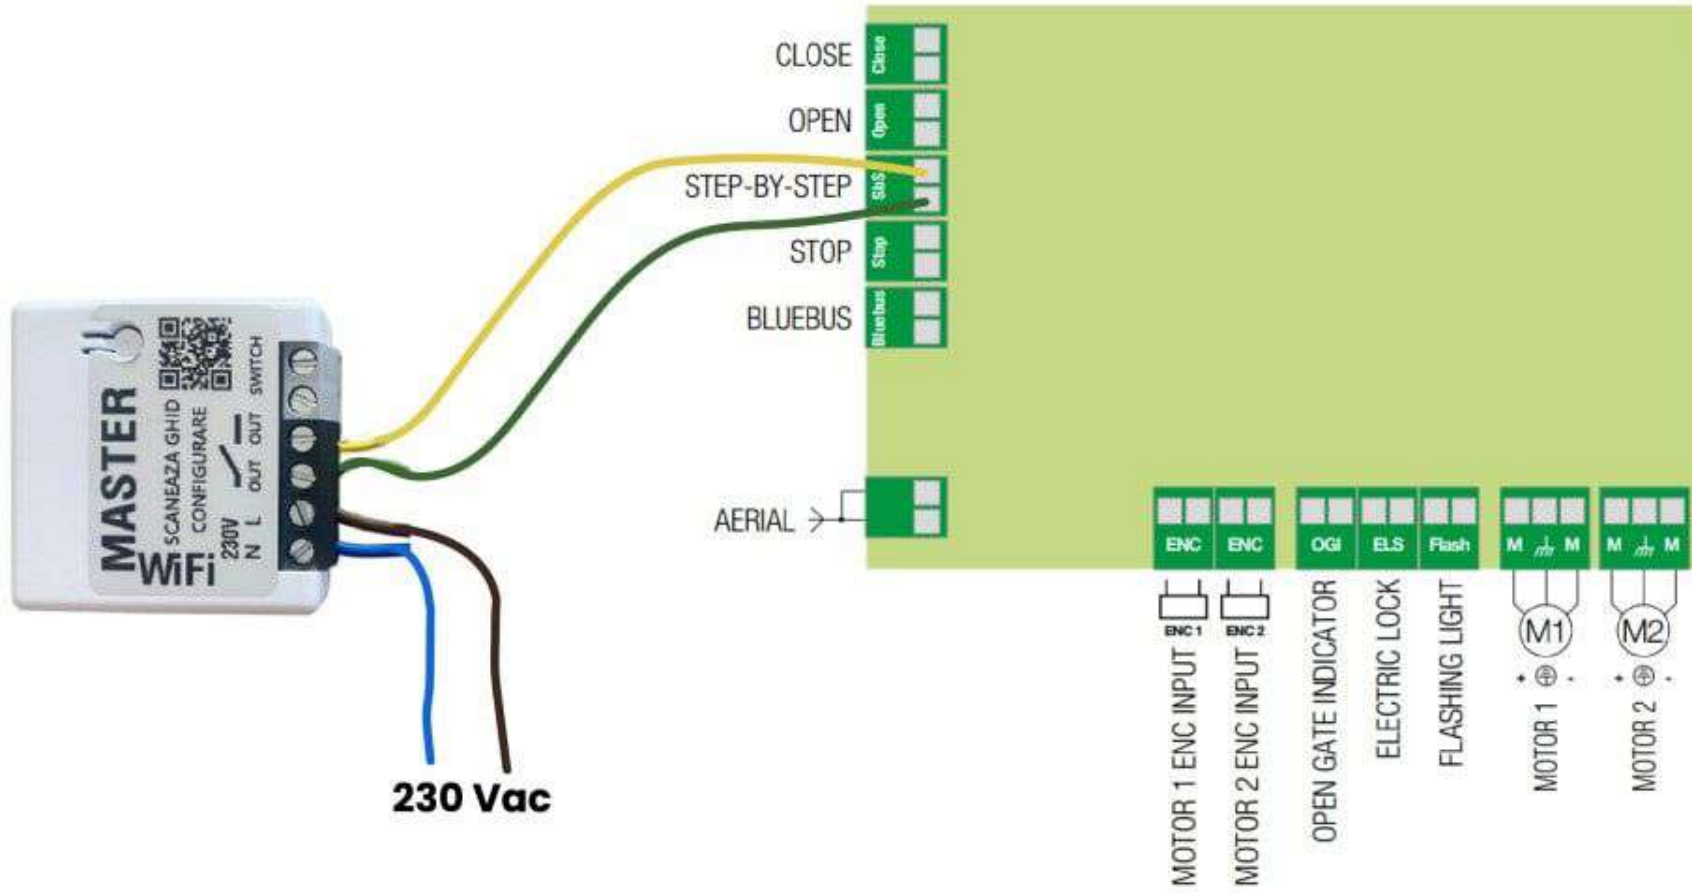

DPRO500

HOPP 7124

L-BAR M-BAR

MC200

MC424L

230 Vac

MC800

MC824H
MC824L
MC824HR
HK7024

NEW ROBUS 400/600

ROAD

ROBUS 400 / 600 / 1000

RUN - RUN HS

S-BAR

SLIGHT - NAKED SLIDING 400 - ROBUS HS

NOOS

SPIDER 800N/1200N

SPINBUS/SPINBUSKIT

SPYBOX

SPYBOXB/SPYBOX HS

TN2010L

TN2030L/TENKIT