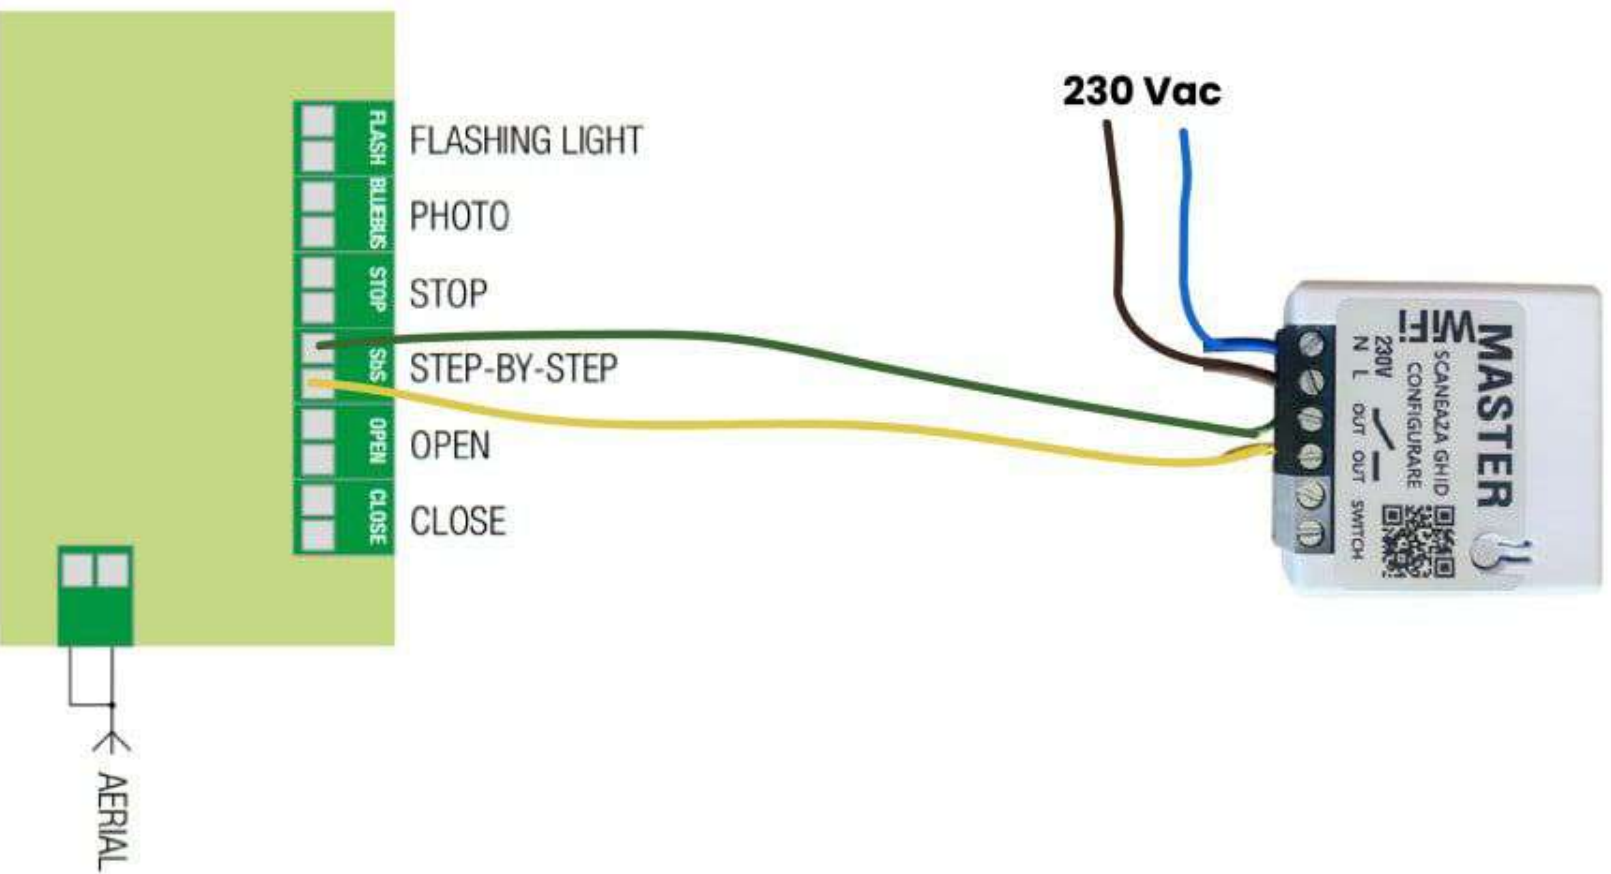

NEW ROBUS 400/600

ROAD

ROBUS 400 / 600 / 1000

RUN - RUN HS

S-BAR

SLIGHT - NAKED SLIDING 400 - ROBUS HS

NOOS

SPIDER 800N/1200N