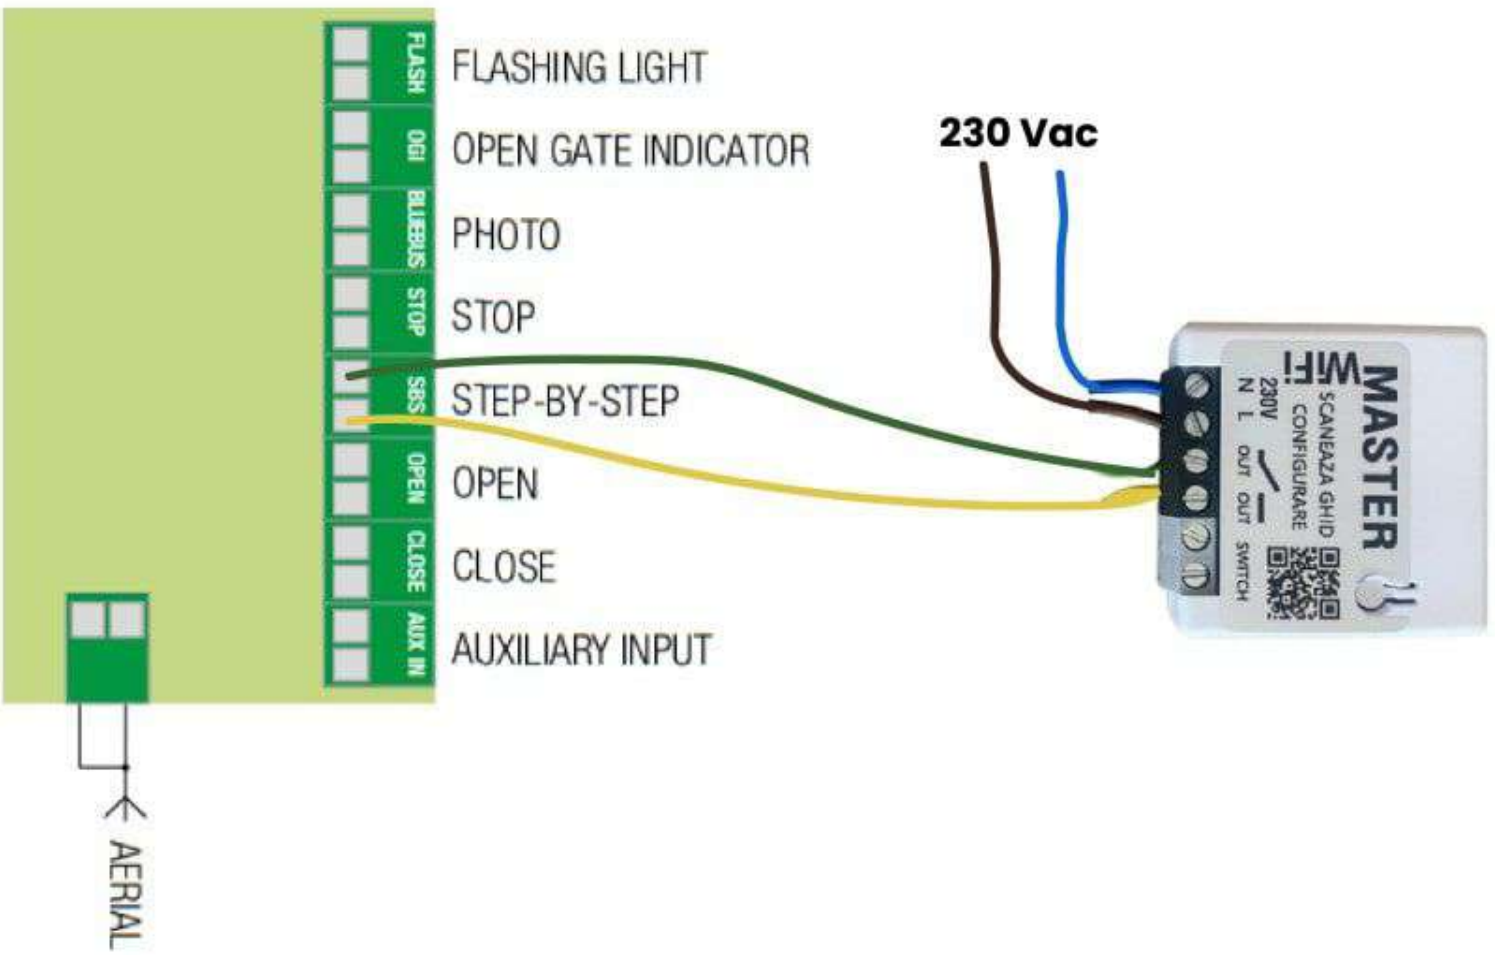

NEW ROBUS 400/600

ROAD

ROBUS 400 / 600 / 1000

RUN - RUN HS

S-BAR

SLIGHT - NAKED SLIDING 400 - ROBUS HS

NOOS

SPIDER 800N/1200N