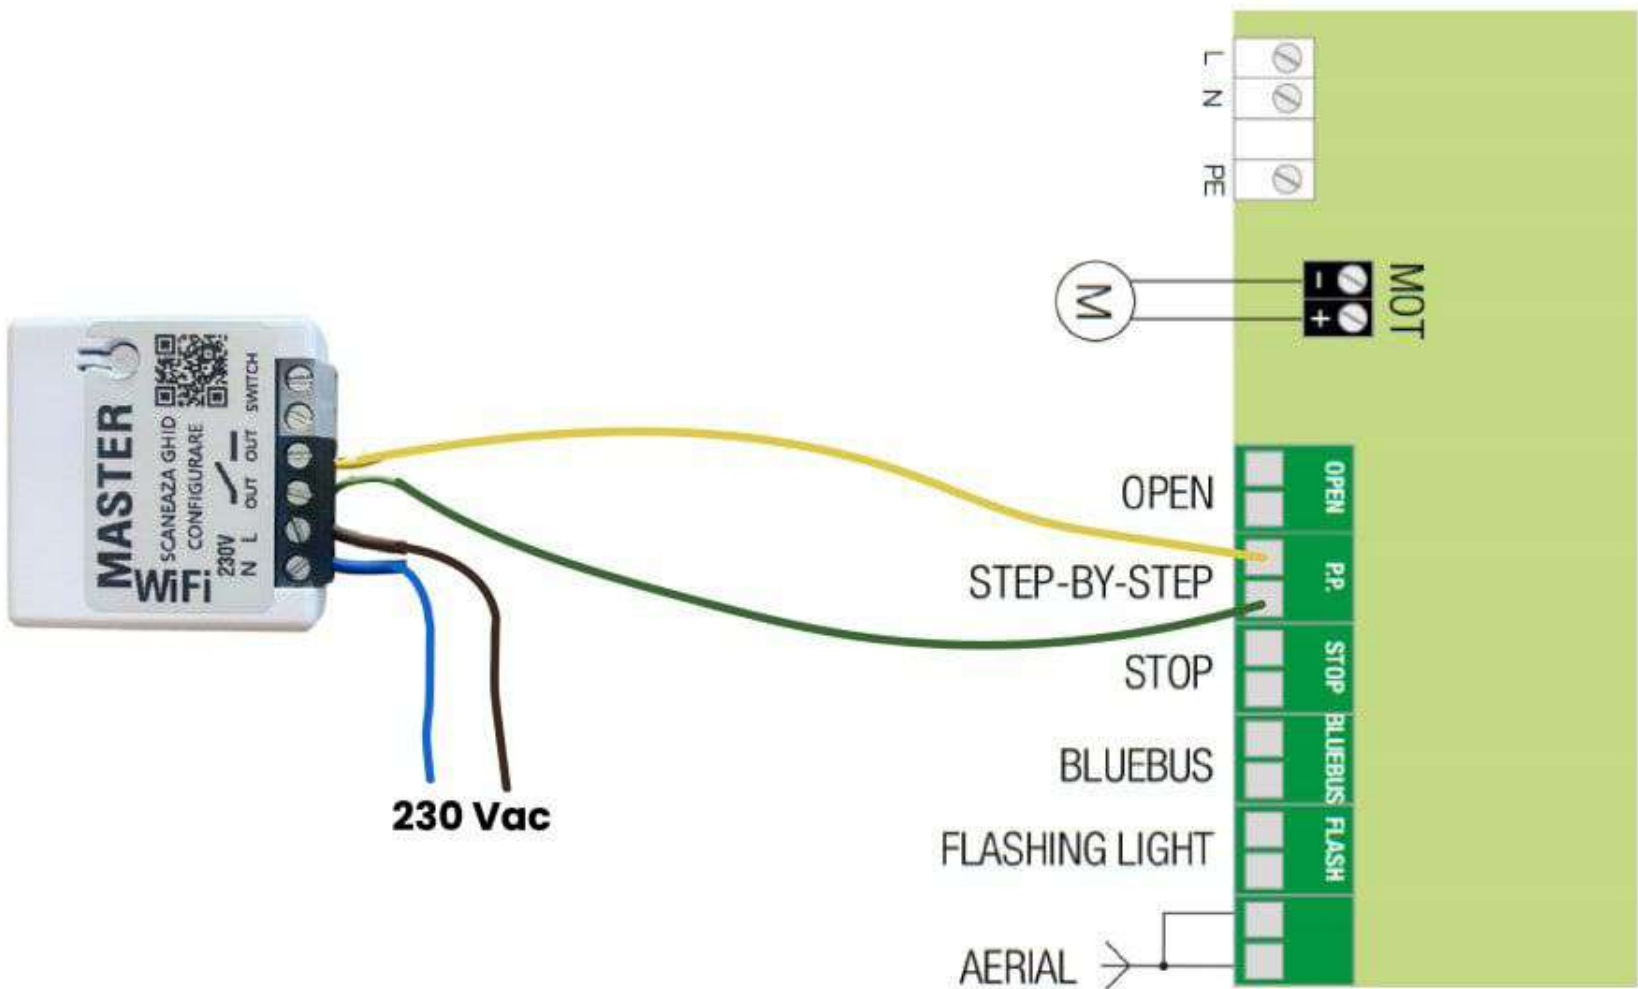

SPYBOXB/SPYBOX HS